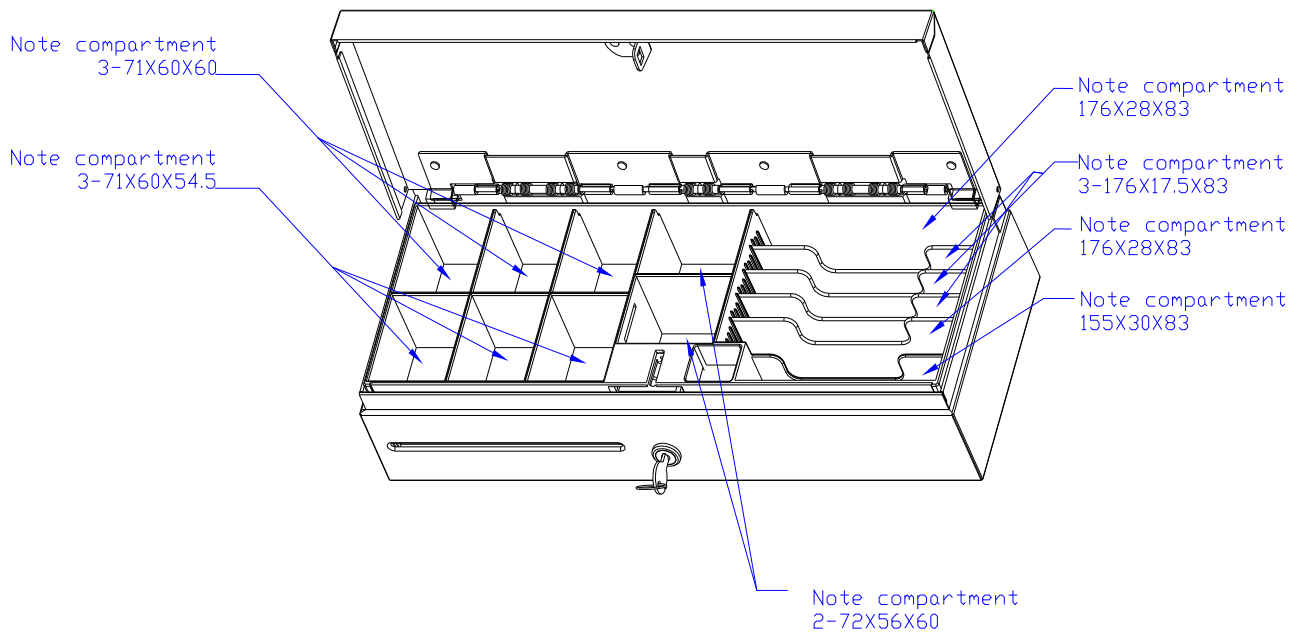

FT4617

---

www.kamipos.com

E-mail: Kiipos@163.com

Tel: +86-755-6151 4800 - 4811 (12 lines)

Fax: +86-755-6151 4812

Add: Building D, Licheng Tech Park, Xinhe Av., Shajing
Town, Baoan District, Shenzhen, China. 518104