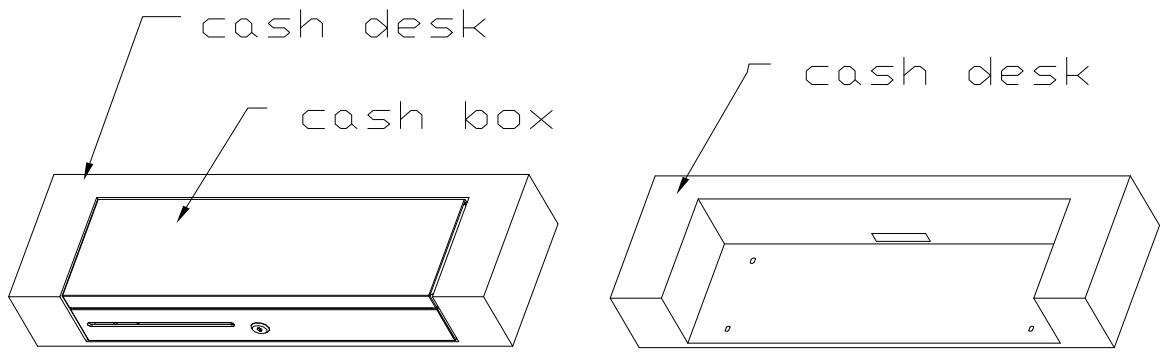

FT4617

cut-out measures

cash box with the cash desk to connect position

www.kamipos.com

E-mail: Kiipos@163.com

Tel: +86-755-6151 4800 - 4811 (12 lines)

Fax: +86-755-6151 4812

Add: Building D, Licheng Tech Park, Xinxhe Av., Shajing
Town, Baoan District, Shenzhen, China. 518104