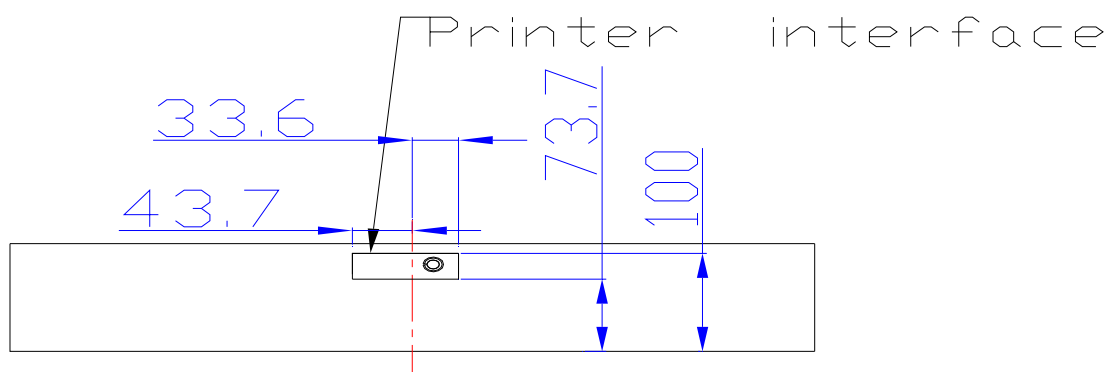

FT4617

---

www.kamipos.com

E-mail: Kiipos@163.com

Tel: +86-755-6151 4800 - 4811 (12 lines)

Fax: +86-755-6151 4812

Add: Building D, Licheng Tech Park, Xinhe Av., Shajing
Town, Baoan District, Shenzhen, China. 518104