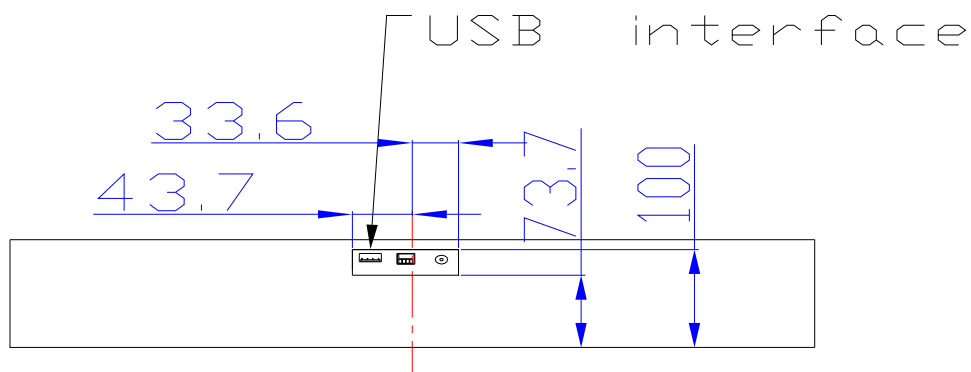

FT4617

---

www.kamipos.com

E-mail: Kiipos@163.com

Tel: +86-755-6151 4800 - 4811 (12 lines)

Fax: +86-755-6151 4812

Add: Building D, Licheng Tech Park, Xinhe Av., Shajing
Town, Baoan District, Shenzhen, China. 518104