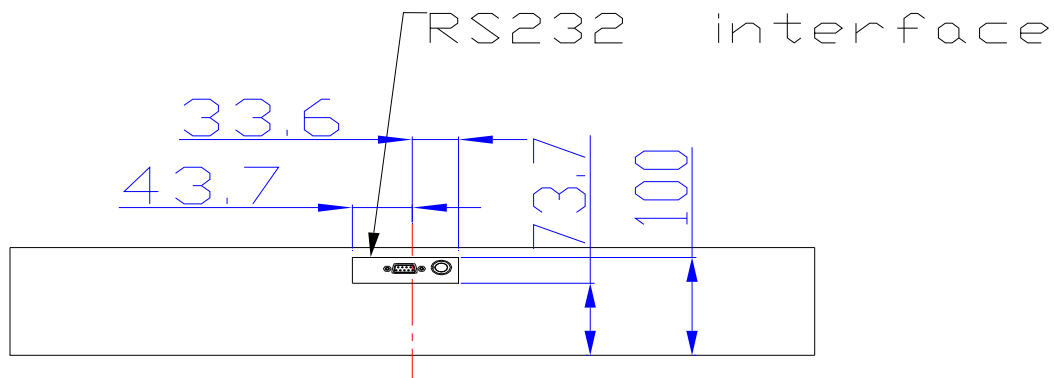

FT4617

---

www.kamipos.com

E-mail: Kiipos@163.com

Tel: +86-755-6151 4800 - 4811 (12 lines)

Fax: +86-755-6151 4812

Add: Building D, Licheng Tech Park, Xinhe Av., Shajing
Town, Baoan District, Shenzhen, China. 518104