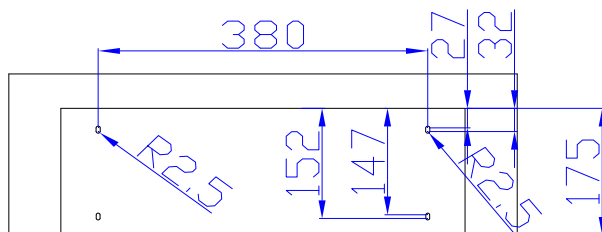

FT4617

cut-out measures

cash box with the cash desk to connect position

www.kamipos.com

E-mail: Kiipos@163.com

Tel: +86-755-6151 4800 - 4811 (12 lines)

Fax: +86-755-6151 4812

Add: Building D, Licheng Tech Park, Xinxhe Av., Shajing
Town, Baoan District, Shenzhen, China. 518104