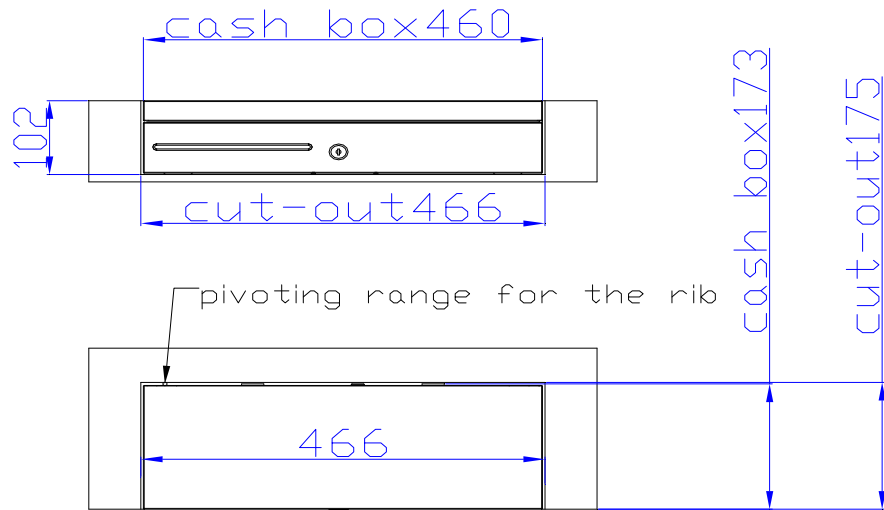

FT4617

cut-out measures

cash box with the cash desk to connect position

www.kamipos.com

E-mail: Kiipos@163.com

Tel: +86-755-6151 4800 - 4811 (12 lines)

Fax: +86-755-6151 4812

Add: Building D, Licheng Tech Park, Xinxhe Av., Shajing
Town, Baoan District, Shenzhen, China. 518104